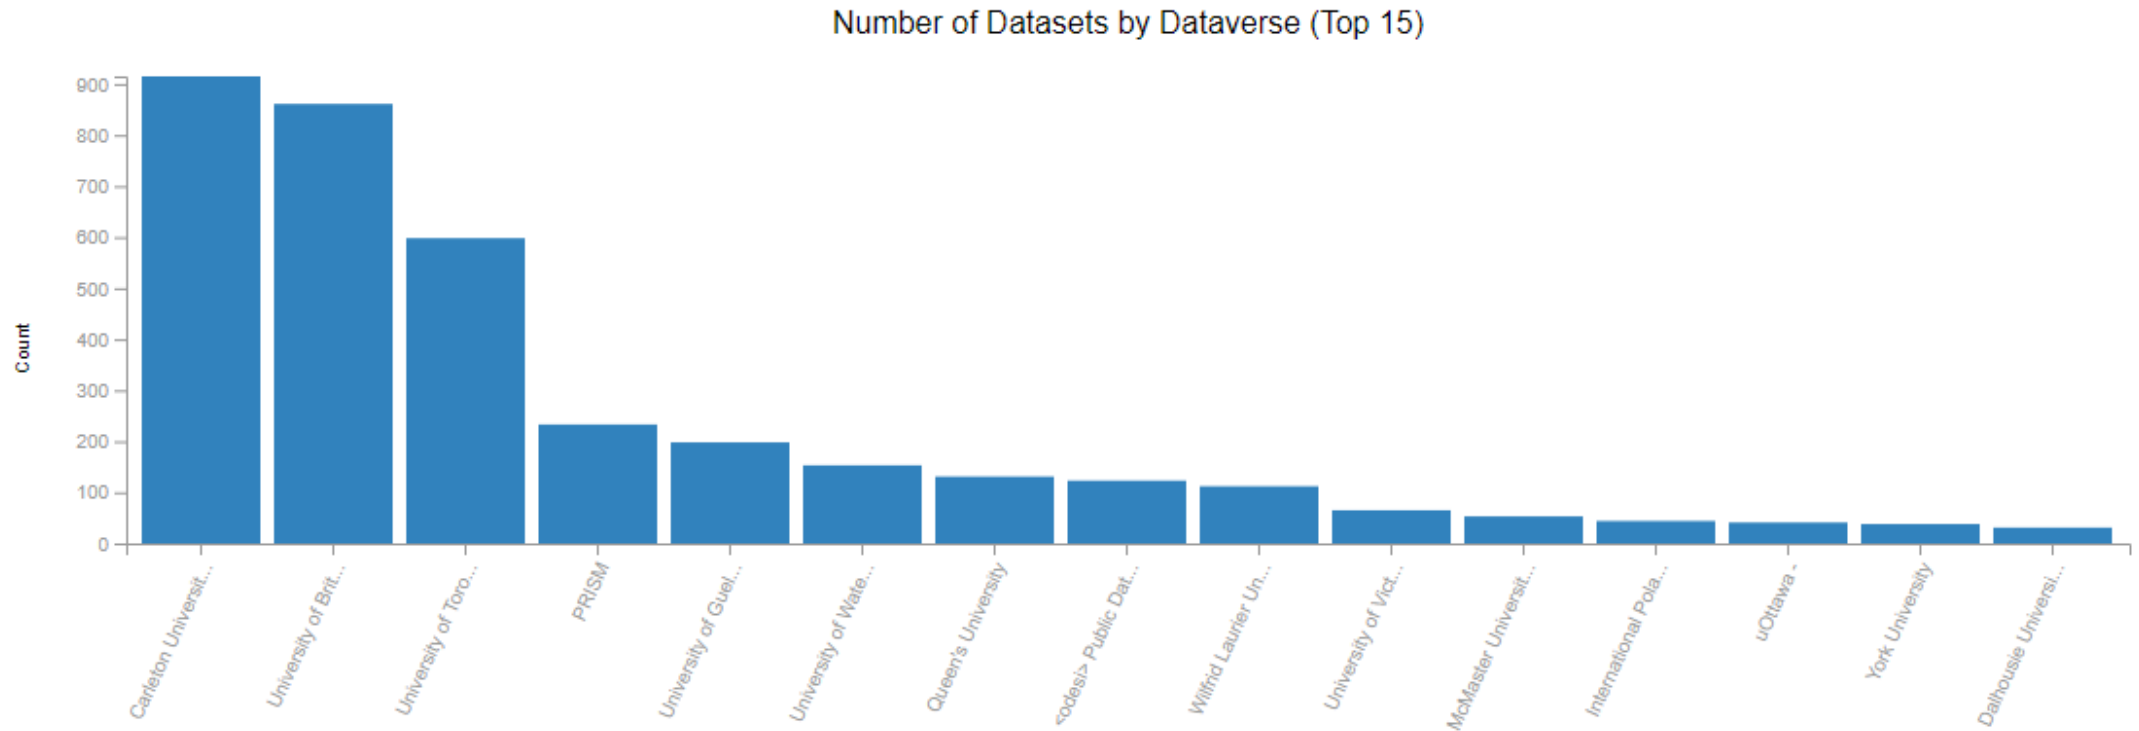

2018

- Recommendations for a National Dataverse Service

2019

- Dalhousie signs on with Scholars Portal Dataverse
- Datasets migrated from local Dataverse to Scholars Portal
- All new datasets published in Scholars Portal

2021

- Local instance retired

Where We Are

- Involved in national training, support, outreach
[Dataverse Curation Guide](#)
- Growing our capacity
- Semi-mediated model of curation
- 64 user accounts, 42 within the last year